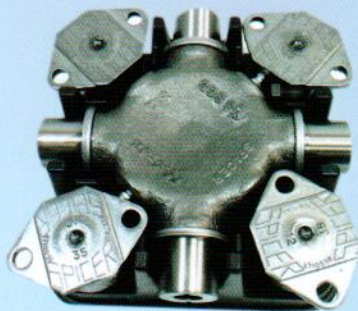

# Our Products

SUMATRA EQUIPMENT TRADING EST.

**DANA SPICER DRIVELINE PARTS, DRIVELINE CENTER BEARING PRODUCTS  
DANA SPICER UNIVERSAL JOINT KIT, CLARK (DANA SPICER) TORQUE CONVERTER  
RING GEAR & PINION SET, CLARK (DANA SPICER) DIFFERENTIAL ASSY  
CLARK (DANA SPICER) 8000 SERIES TRANSMISSION, DANA SPICER CLUTCH ASSY AND PARTS,  
SPL—the Sign of Quality and Performance, Spicer 4WD  
U-joint Performance Packs have everything you need for a complete  
U-joint change-out with just one part number to order, Whatever your application,  
SPL has a U-joint kit that meets your needs. Make sure you're getting Spicer Life  
Series Premium Performance Products—look for the blue SPL sticker where you purchase parts,  
CLARK (DANA SPICER) TRANSMISSION 8000 SERIES, Plus all Other Items Belonging to this Group.**