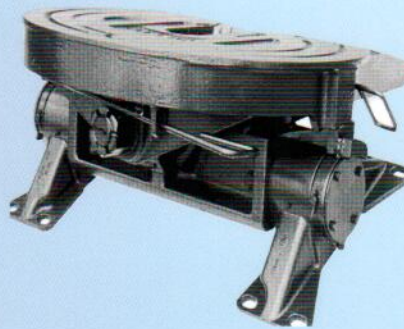

# Our Products

SUMATRA EQUIPMENT TRADING EST.

**DANA SPICER DRIVELINE PARTS, DRIVELINE CENTER BEARING PRODUCTS  
DANA SPICER UNIVERSAL JOINT KIT, CLARK (DANA SPICER) TORQUE CONVERTER  
RING GEAR & PINION SET, CLARK (DANA SPICER) DIFFERENTIAL ASSY  
CLARK (DANA SPICER) 8000 SERIES TRANSMISSION, DANA SPICER CLUTCH ASSY AND PARTS,  
SPL—the Sign of Quality and Performance, Spicer 4WD  
U-joint Performance Packs have everything you need for a complete  
U-joint change-out with just one part number to order, Whatever your application,  
SPL has a U-joint kit that meets your needs. Make sure you're getting Spicer Life  
Series Premium Performance Products—look for the blue SPL sticker where you purchase parts,  
CLARK (DANA SPICER) TRANSMISSION 8000 SERIES, Plus all Other Items Belonging to this Group.**