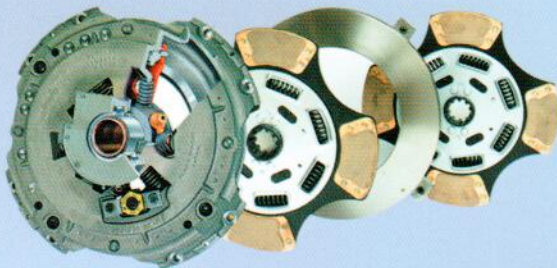

## 1810 Series™ Driveshaft Components

Genuine Spicer® Driveshaft Components – There is No Substitute.

When it comes to keeping your vehicle up and running, why take a risk with unproven knock-off replacement parts? Genuine Spicer service parts are the same as the original equipment parts, adhering to rigid manufacturing specifications for performance and reliability. Unlike non-genuine parts, our wide range of Spicer driveshafts provide less drivetrain vibration, improved balance and stiffness, and more lateral protection against environmental contaminants. It all adds up to longer-life parts for maximum operating costs, proving the best replacement part is always the original.

# Our Products

SUMATRA EQUIPMENT TRADING EST.

**DANA SPICER DRIVELINE PARTS, DRIVELINE CENTER BEARING PRODUCTS  
DANA SPICER UNIVERSAL JOINT KIT, CLARK (DANA SPICER) TORQUE CONVERTER  
RING GEAR & PINION SET, CLARK (DANA SPICER) DIFFERENTIAL ASSY  
CLARK (DANA SPICER) 8000 SERIES TRANSMISSION, DANA SPICER CLUTCH ASSY AND PARTS,  
SPL—the Sign of Quality and Performance, Spicer 4WD  
U-joint Performance Packs have everything you need for a complete  
U-joint change-out with just one part number to order, Whatever your application,  
SPL has a U-joint kit that meets your needs. Make sure you're getting Spicer Life  
Series Premium Performance Products—look for the blue SPL sticker where you purchase parts,  
CLARK (DANA SPICER) TRANSMISSION 8000 SERIES, Plus all Other Items Belonging to this Group.**