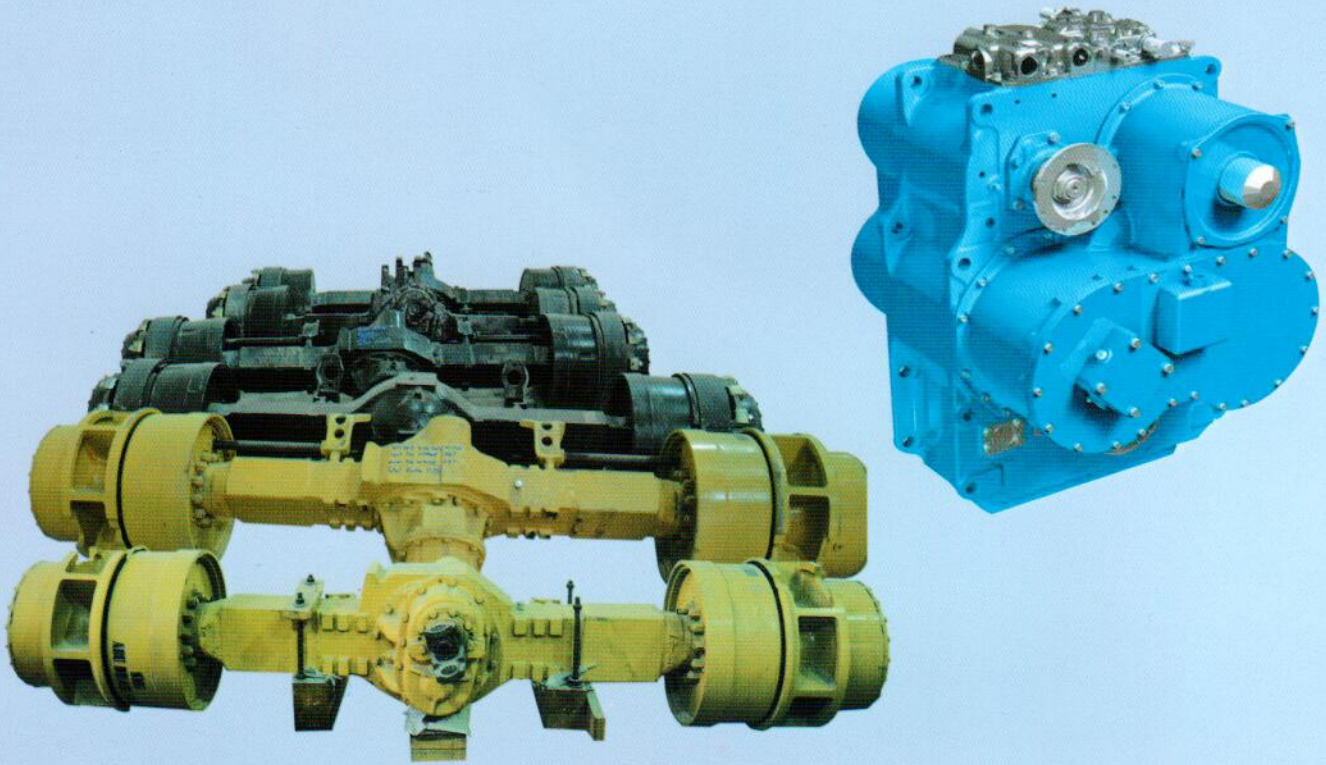

SPICER®

1810 Series™ Driveshaft Components

Genuine Spicer® Driveshaft Components – There is No Substitute.

When it comes to keeping your vehicle up and running, why take a risk with unproven knock-off replacement parts? Genuine Spicer service parts are the same as the original equipment parts, adhering to rigid manufacturing specifications for performance and reliability. Unlike non-genuine parts, our wide range of Spicer driveshafts provide less drivetrain vibration, improved balance and stiffness, and more lateral protection against environmental contaminants. It all adds up to longer-life parts for maximum operating costs, proving the best replacement part is always the original.

Nomenclature